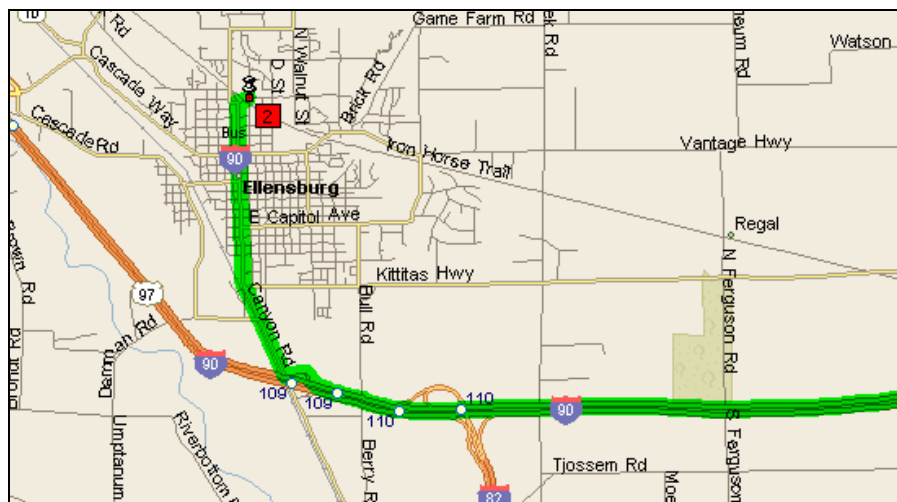

Mercer Creek Church
(formerly Ellensburg Christian and Missionary Alliance Church)

1407 North B Street
Ellensburg, Washington 98926
(509) 933-7800

Traveling Eastbound I-90

At exit 106, turn **RIGHT** onto Ramp
Road name changes to US-97
Bear **RIGHT** (East) onto I-90 Bus [Cascade Way]
Keep **STRAIGHT** onto I-90 Bus [W 8th Ave]
Turn **LEFT** (North) onto N A St (or B St, one block later, then
straight ahead to the church)
Turn **RIGHT** (East) onto W 14th Ave

Traveling Westbound I-90

At exit 109, turn off onto Ramp
Turn **RIGHT** (North) onto I-90 Bus [Canyon Rd]
Keep **STRAIGHT** onto I-90 Bus [S Main St]
Keep **STRAIGHT** onto I-90 Bus [N Main St]
Keep **STRAIGHT** onto N A St
Turn **RIGHT** (East) onto W 14th Ave